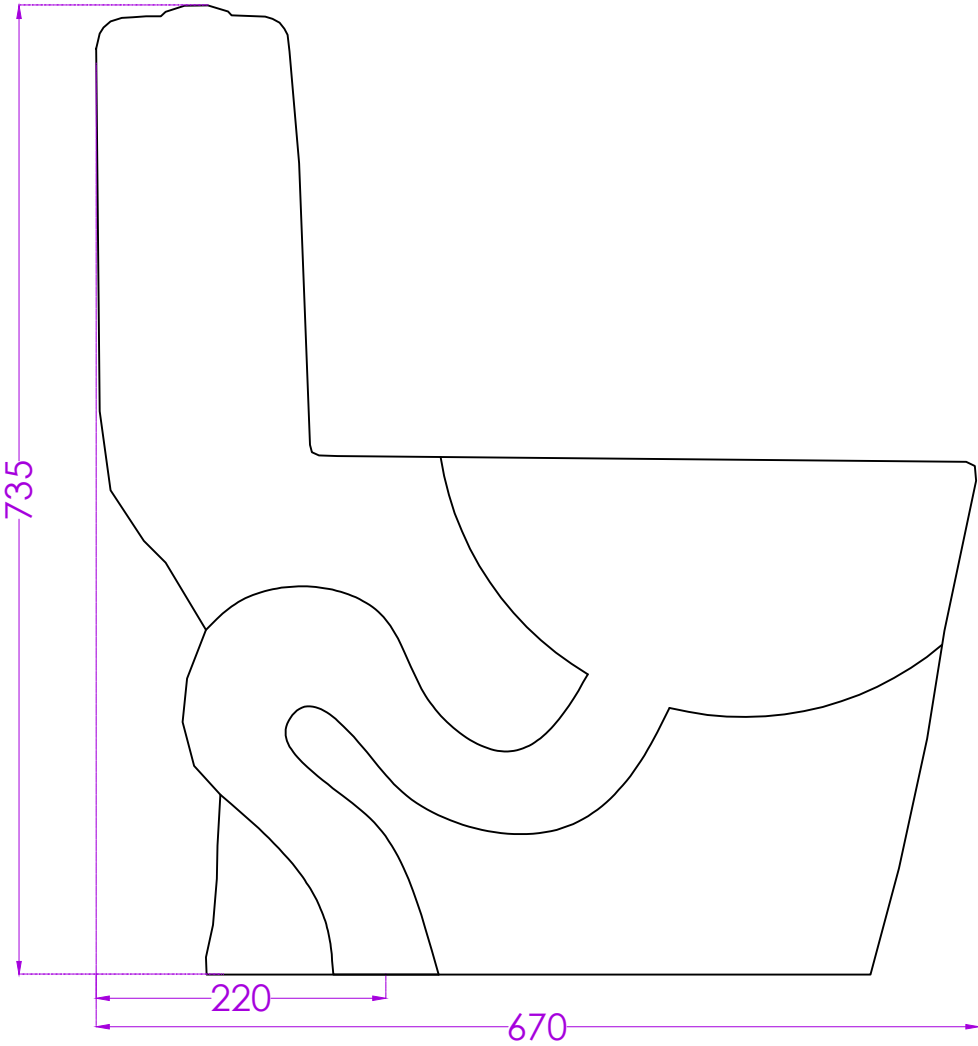

CLEAR P2907PW0103

220MM OMNI SUITE

JOHNSON

PLAN

SIDE