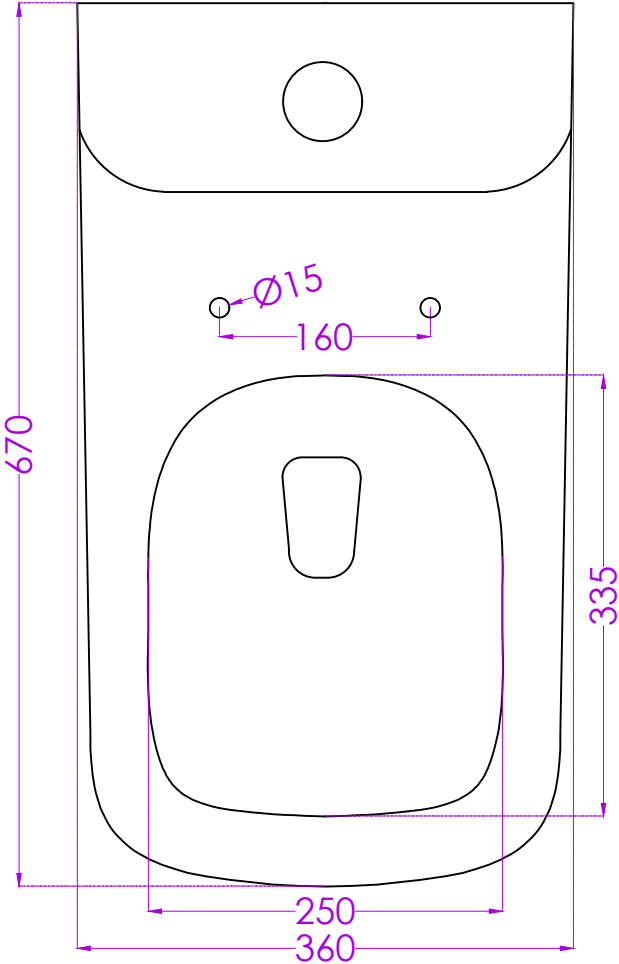

CLEAR P2907PW0103

220MM OMNI SUITE

JOHNSON

PLAN

SIDE